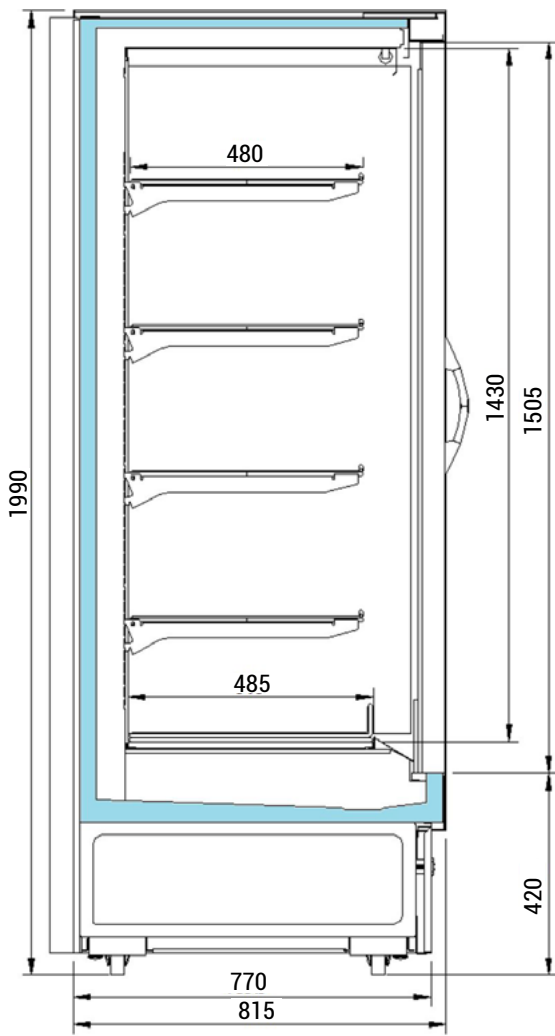

Titan 2 Hot

Hot Case

Available in length, L70, 90 & 130
Align with Titan 2 H200

WICA Cold AB - Elnarydsvägen 22 - 342 51 Vislanda - Sweden

Tel. +46 (0)472 365 00 - www.wica.se

arneg **WICA**
NORDIC Cold

Choose:

- 4 or 5 Shelves
- L70, 90, 130 cm

Titan 2 Hot 70

Titan 2 Hot 90

Titan 2 Hot 130

Hot case	Total length (mm)	Length without endwalls (mm)	Volume example grilled chicken **
Titan 2 Hot 70 *	675	635	30 + 6
Titan 2 Hot 90	877	837	40 + 8
Titan 2 Hot 130	1290	1250	60 + 12

* 1-door model can be hinged left or right.

** Approximate size of one grilled chicken

Titan 2 Hot Height=1990 Depth=770 mm

Working temp.: +70° C (+25° C 60% RH), with fans for even heat. S/S interiors, termoglass, black screening on endwalls, grid shelves, base grid S/S (H70 mm in front). Wheels kit.