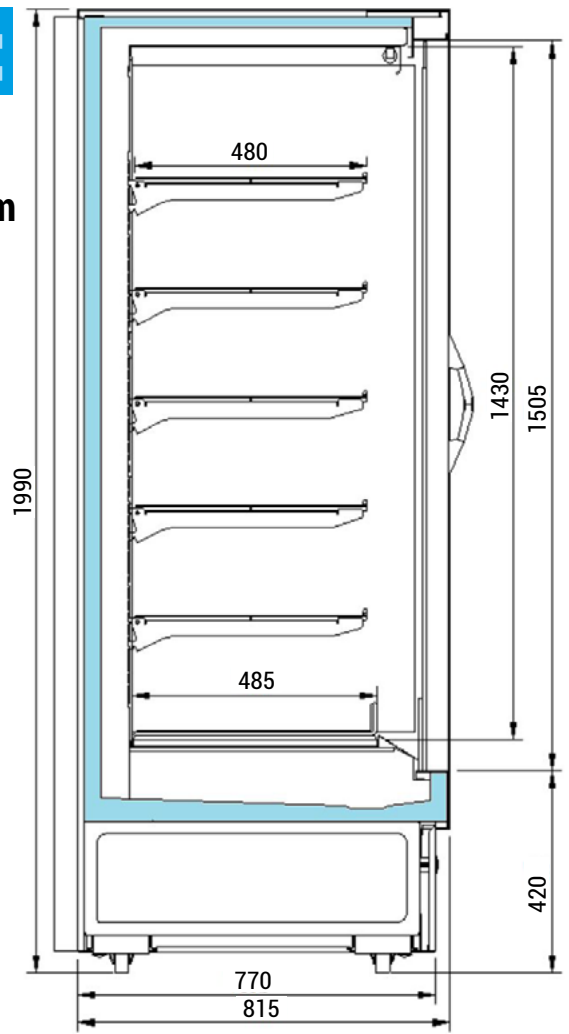

Titan 2 Hot

Hot Case

Available in length, L70, 90 & 130
Align with Titan 2 H200

WICA Cold AB - Elnarydsvägen 22 - 342 51 Vislanda - Sweden

Tel. +46 (0)472 365 00 - www.wica.se

arneg **WICA**
NORDIC Cold

Choose:

- 4 or 5 Shelves
- L70, 90, 130 cm

Titan 2 Hot 70

Titan 2 Hot 90

Titan 2 Hot 130

Hot case	Total length (mm)	Length without endwalls (mm)	Volume example grilled chicken **
Titan 2 Hot 70 *	675	635	30 + 6
Titan 2 Hot 90	877	837	40 + 8
Titan 2 Hot 130	1290	1250	60 + 12

* 1-door model can be hinged left or right.

** Approximate size of one grilled chicken

Titan 2 Hot Height=1990 Depth=770 mm

Working temp.: +70° C (+25° C 60% RH), with fans for even heat. S/S interiors, termoglass, black screening on endwalls, grid shelves, base grid S/S (H70 mm in front). Wheels kit.