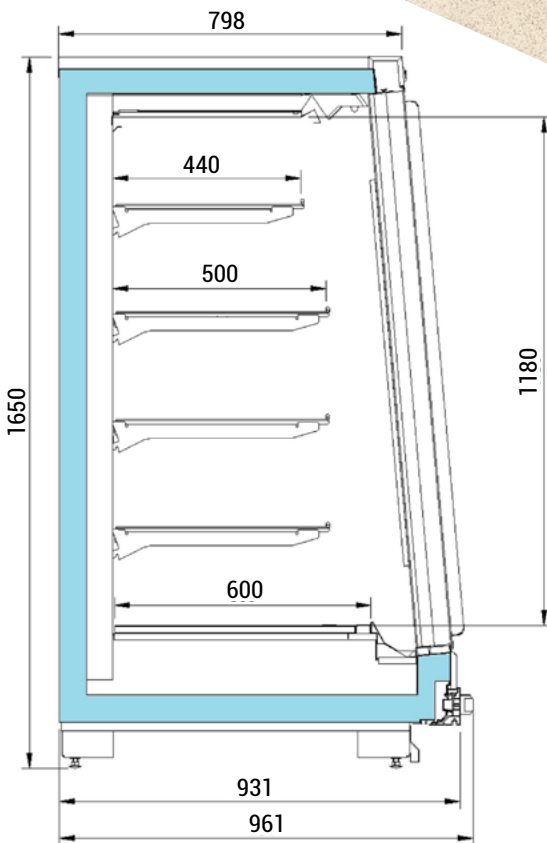

# Astana LXQ

Freezing cabinet • Remote

Available in lengths: 2D, 3D, 4D & 5D

WICA Cold AB - Elnarydsvägen 22 - 342 51 Vislanda - Sweden

Tel. +46 (0)472 365 00 - [www.wica.se](http://www.wica.se)

**arneg** **WICA**  
NORDIC Cold

Astana LXQ, a CO2 cabinet, doors with hydraulic closing system and 5 ° tilt. Fits together with Hamburg.

Information related to energy class (Ecodesign Regulation 2019/2024 and Energy Labelling Regulation 2019/2018) refers to specific product configurations. All configurations other than that presented in the website could require significantly different energy class information. For further details, either consult the European Product Database for Energy Labelling (EPREL) or contact our sales office.

Astana LXQ		2D	3D	4D	5D
Length with endwalls	mm	1562	2334	3124	3905
Length without endwalls	mm	1662	2434	3224	4005
Height	mm	1650	1650	1650	1650
Depth	mm	931	931	931	931
Working temperature -18°/ -21° C, - 22°/ -25°C		•	•	•	•
Energy label					